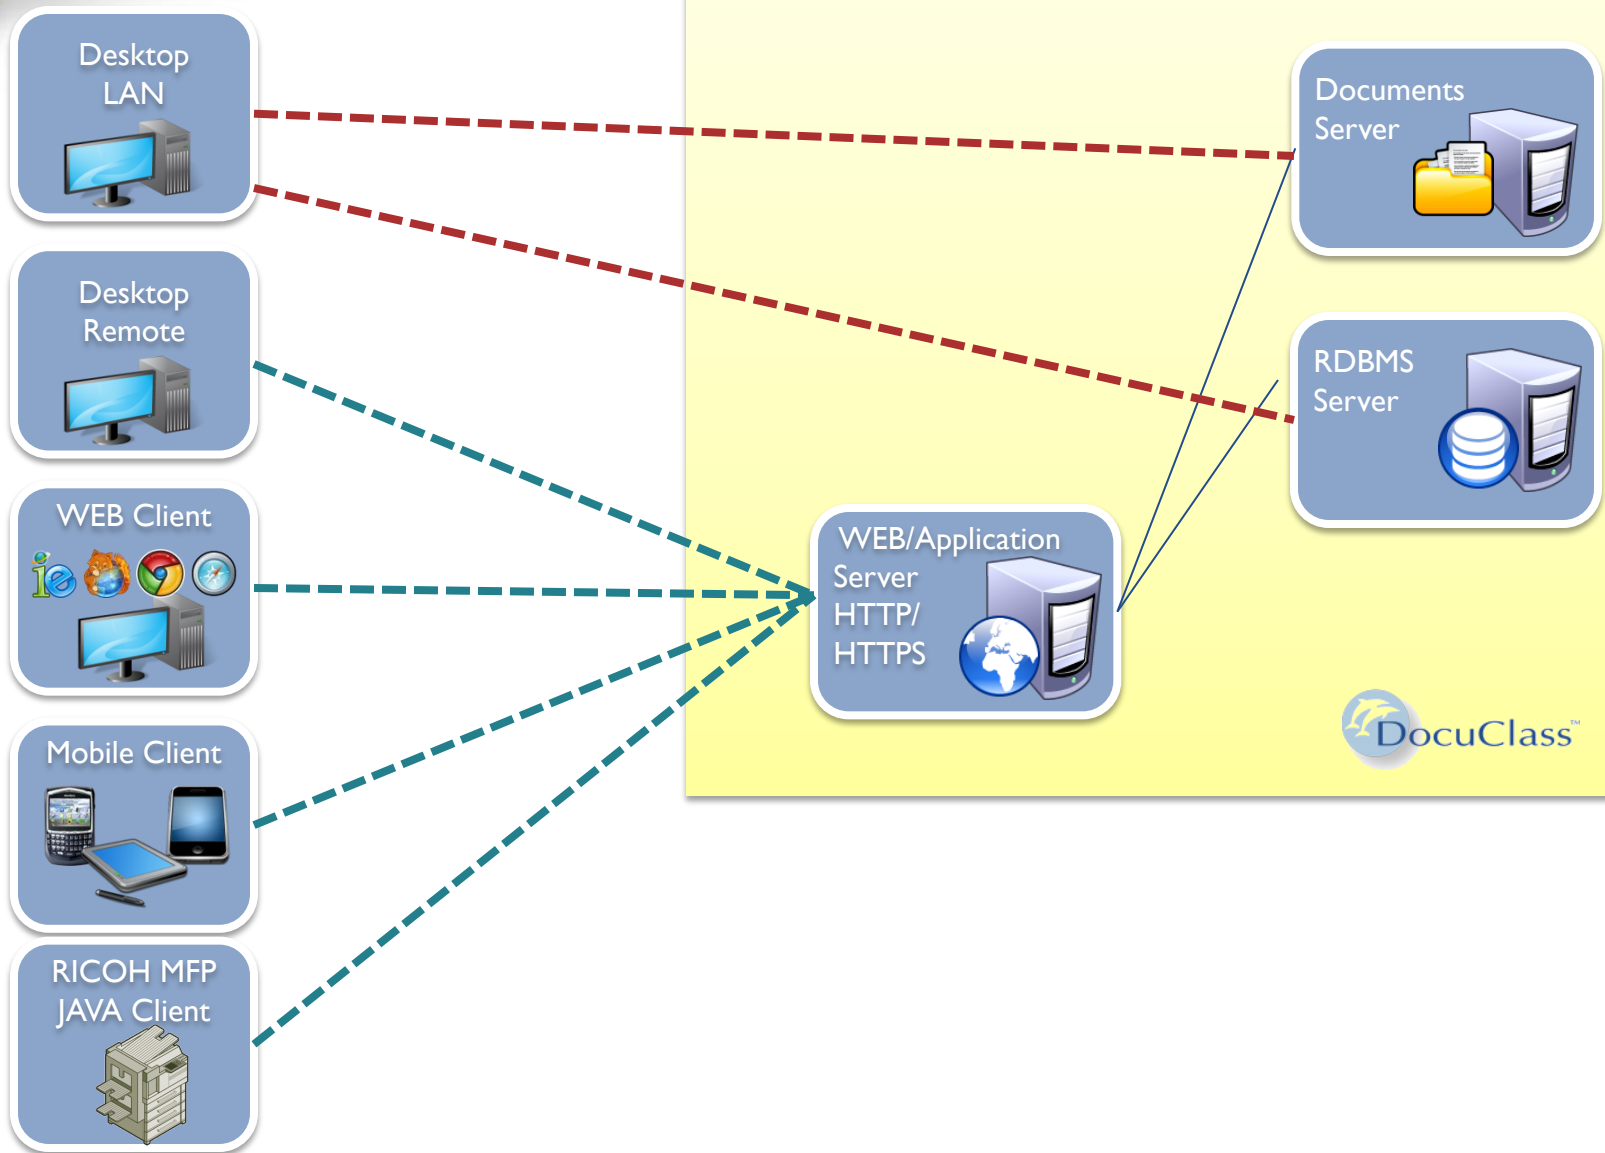

# Architecture

Regular MS Windows Desktop products

LAN TCP/IP

HTTP HTTPS

Mobile & Touch Client Products (travelling & working on the field users)

MFP integrated products

Thin client products, working on any WEB Browser (day to day operation & use)

Distributed MS Windows Desktop products (efficiently batch document processing)

DocuClass™